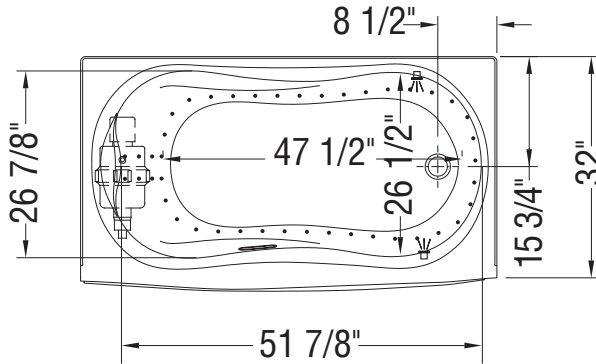

WHIRLPOOL SYSTEM

AIR SYSTEM

- (▲): Indicates whirlpool jets positioning
 - (△): Indicates suction positioning
 - (•): Indicates airjets positioning
 - (☼): Indicates chromatherapy light positioning
- Bathtub base includes anti-vibration Neutra-Phone leg supports (not shown).
All dimensions are approximate. Structure measurements must be verified against the unit to ensure proper fit.