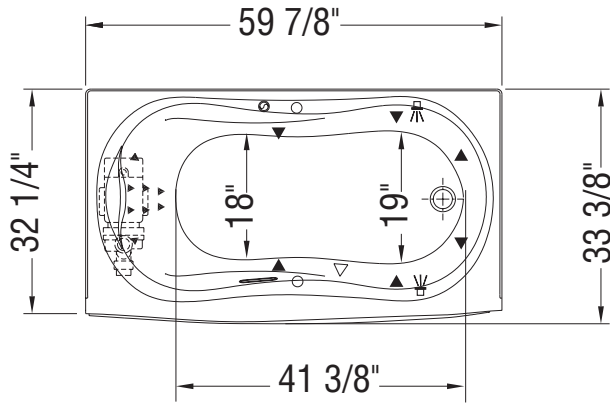

WHIRLPOOL SYSTEM

AIR SYSTEM

- (▲): Indicates whirlpool jets positioning
 - (△): Indicates suction positioning
 - (•): Indicates airjets positioning
 - (☼): Indicates chromatherapy light positioning
- Bathtub base includes anti-vibration Neutra-Phone leg supports (not shown).
All dimensions are approximate. Structure measurements must be verified against the unit to ensure proper fit.