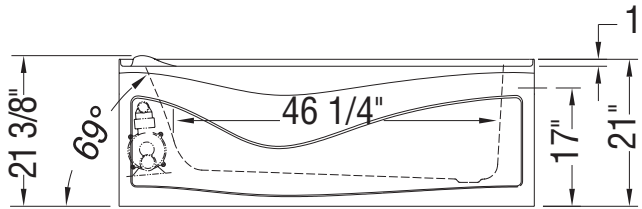

WHIRLPOOL SYSTEM

AIR SYSTEM

- (▲): Indicates whirlpool jets positioning
 - (△): Indicates suction positioning
 - (•): Indicates airjets positioning
 - (☼): Indicates chromatherapy light positioning
- Bathtub base includes anti-vibration Neutra-Phone leg supports (not shown).
All dimensions are approximate. Structure measurements must be verified against the unit to ensure proper fit.