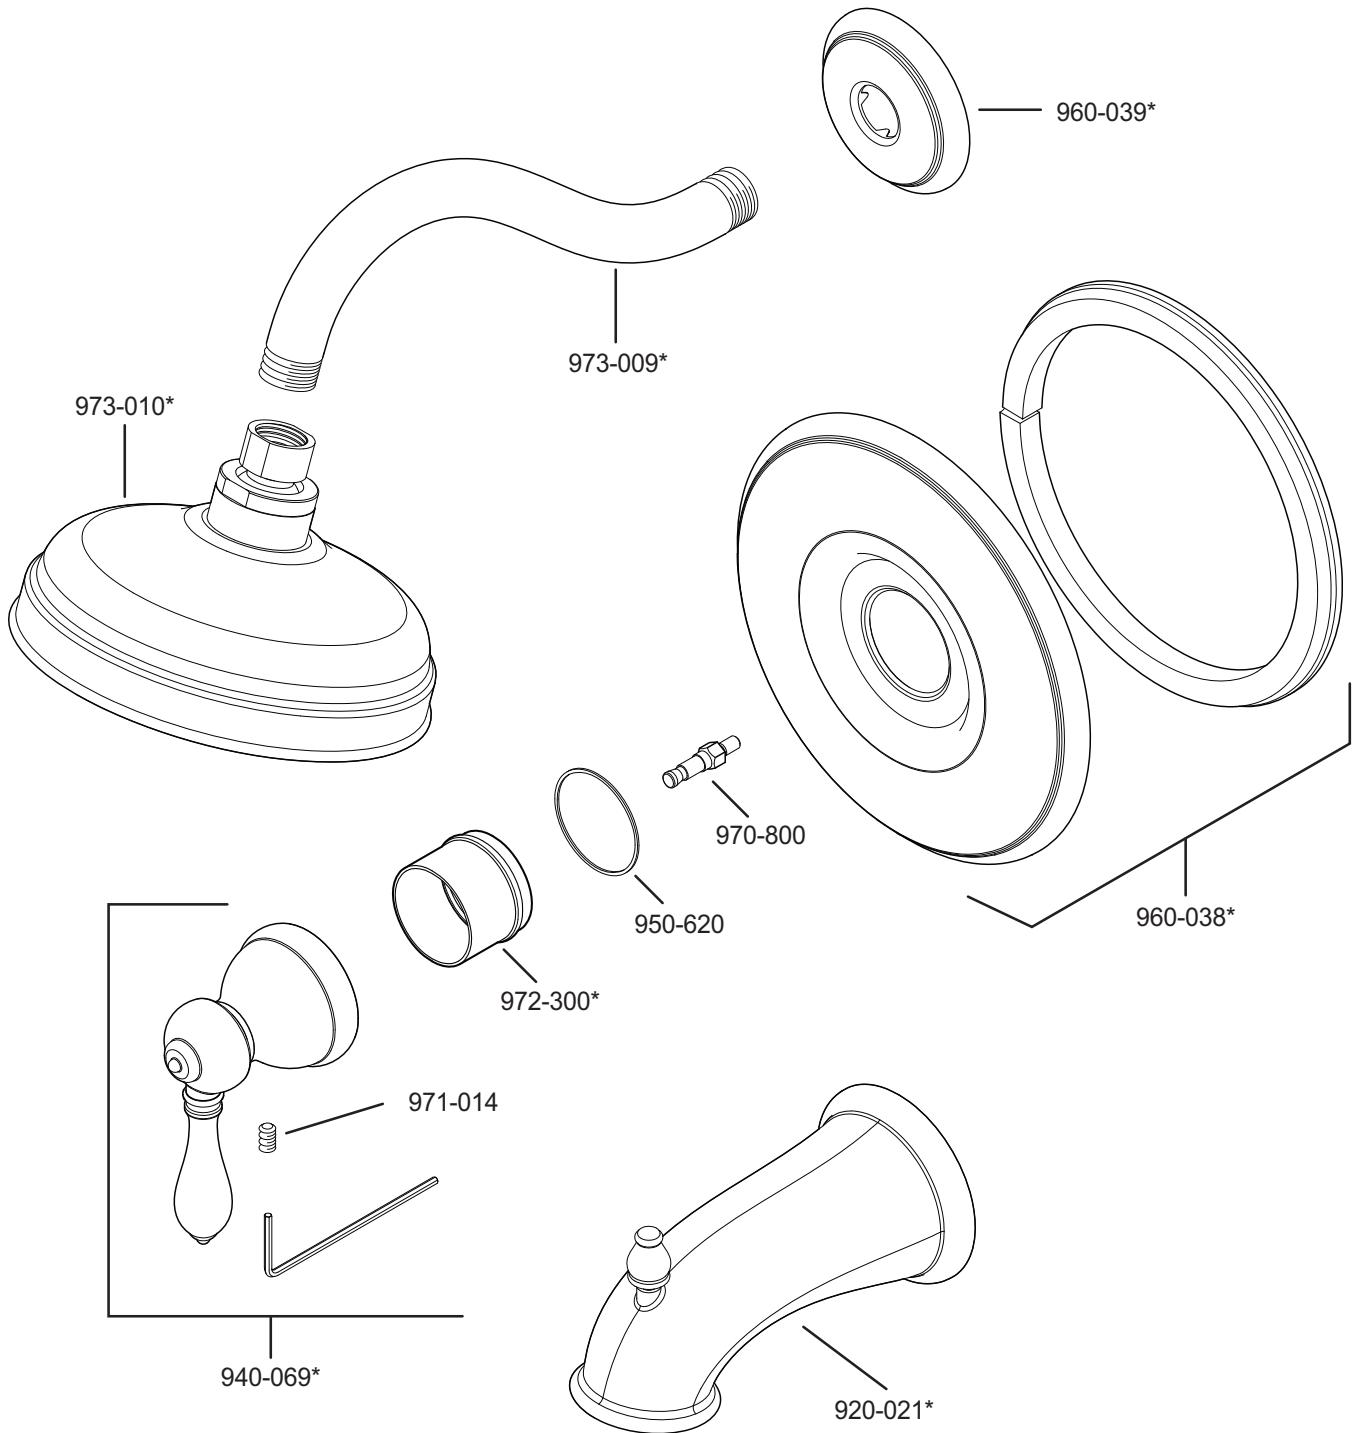

# PARTS EXPLOSION

## R89 Series Marielle™ Tub & Shower Trim