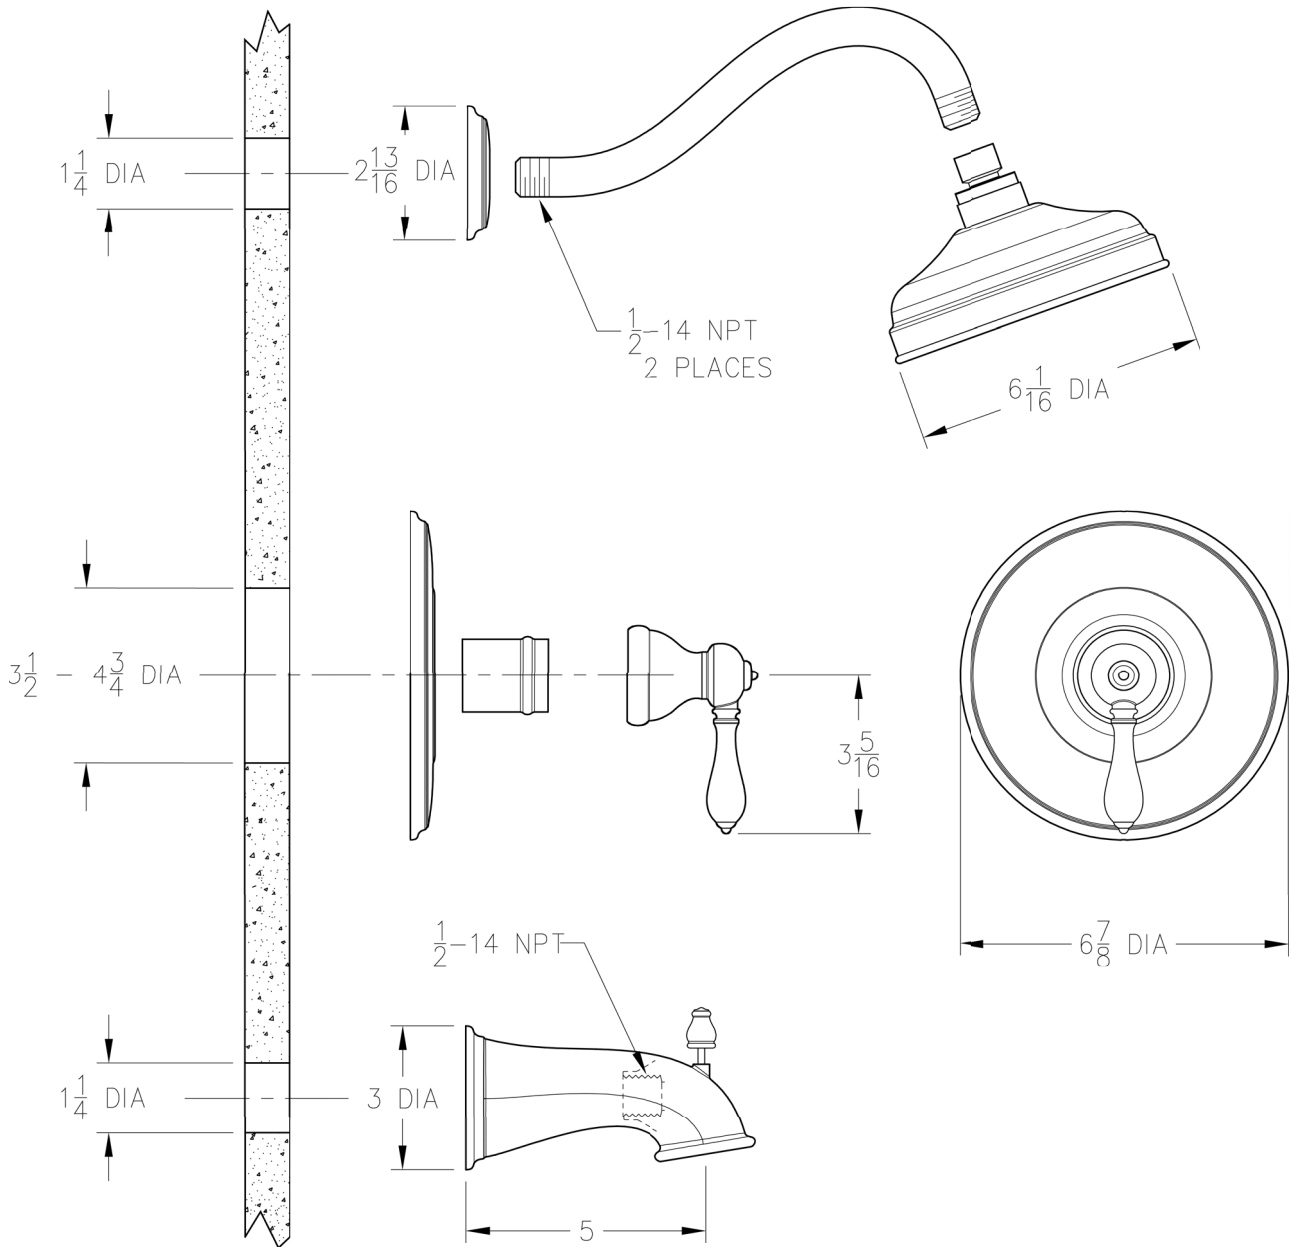

INSTALLATION DIMENSIONS

R89 Series  
**Marielle™**  
Tub & Shower Trim

Dimensions are in Inches

1-800-PFAUCET [www.pricepfister.com](http://www.pricepfister.com)  
19701 DaVinci, Lake Forest, CA 92610  
04/30/04

**Price Pfister®**  
Pf Pfreshest Ideas in Pf faucets.

SS-R89-07