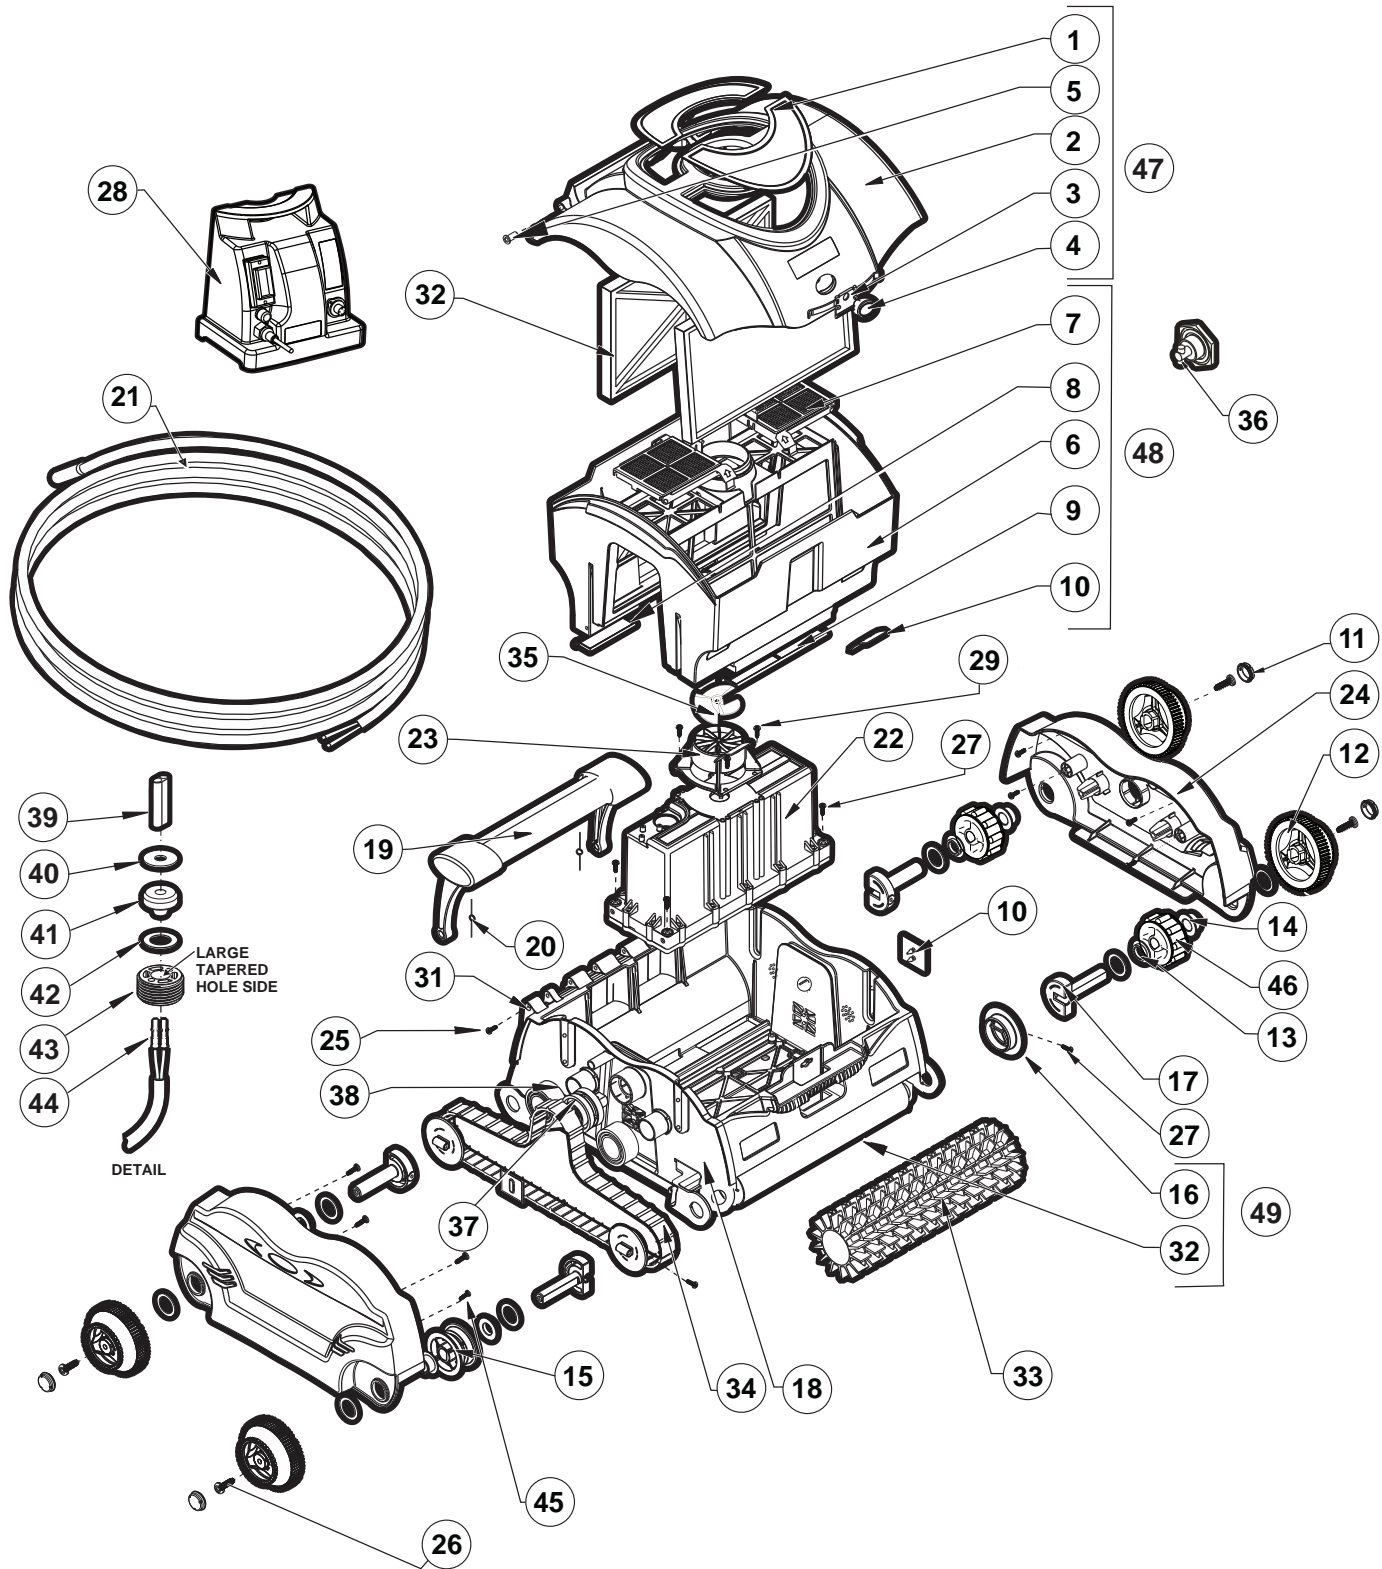

**Parts Diagram**

Cleaners

**Parts Listing**

Ref. No.	Part No.	Description	Ctn. Qty.
1	RCX97421	Window, Dome Clear	5
2	RCX97419	Dome	1
3	RCX97431	Spring, Flat SV/EV	5
4	RCX97433	Button	10
5	RCX97423	Bushing, Dome	5
6	RCX97414	Housing, Filter Bucket	1
7	RCX97417	Door, Filter	5
8	RCX97405	Flap, Drain Small	10
9	RCX97407	Flap, Drain Large	5
10	RCX97445	Flap, Rubber	10
11	RCX97447	Cap, Wheel Rim	5
12	RCX97449	Wheel Rim with Tire	5
13	RCX97411	Bushing, Thrust	25
14	RCX97435	Bushing 1W	10
15	RCX97437	Bushing 2W	10
16	RCX97439	Ring, Drive	5
17	RCX97441	Roller End	10
18	RCX97443	Shaft	10
19	RCX97401	Base	1
20	RCX97425	Handle Assembly	1
21	RCX97427	Spring, Handle	5
22	RCX97413	Cord, Assembly 50' SV/EV	1
23	RCX97400	Motor Assembly SV/EV	1
24	RCX97455	Tube, Vent	5
25	RCX97403	Panel, Side	1
26	RCX97459	Screw M7X10MM Flat TORX	10
27	RCX97457	Screw M7X25MM Flat TORX	10
28	RCX97461	Screw M5X35MM PT	10
29	RCX97453	Power Supply	1
30	RCX12010	Screw M5X12 Pan TORX HD T-20	10
31	RCX97409	Tube, Wheel	5
32	RCX97429	Shaft, Hinge S.S. SV/EV	10
33	RCX70101	Filter Cartridge Refill Set	5
34	RCX26008	Brush, Roller T/S, Clear	5
35	RCX23002	Drive Track, Soft Tread	5
36	RCX11000	Impeller	5
37	RCX40117	Drive Pin Assembly	5
38	RCX97430	Bearing, Drive Assembly	5
39	RCX26000	Bearing, Idler Pulley	5
40	RCX59002	Connector Housing	5
41	RCX12301	Washer Plastic Connector	10
42	RCX97462	Compression Seal	10
43	RCX12302	Washer Plastic Connector	10
44	RCX59004	Seal Plug	10
45	RCX59006	Connector Socket Molex	10
46	RCX12011	Screw M5 X 20 Pan TORX HD T-20	10
47	RCX97440	Ring, Drive with Rubber Assembly	5
48	RCX97418	Dome Assembly (1, 2, 3, 4, 5)	1
49	RCX97414	Filter Bucket Assembly SV/EV (6, 7, 8, 9, 10)	1
50	RCX97410	Tube, Wheel Assembly	5
—	RCX70103	Filter Cartridge – Disposable Spring Cleanup (1 set, 2 pcs)	5
—	RCX40117	Drive Pin Assembly	