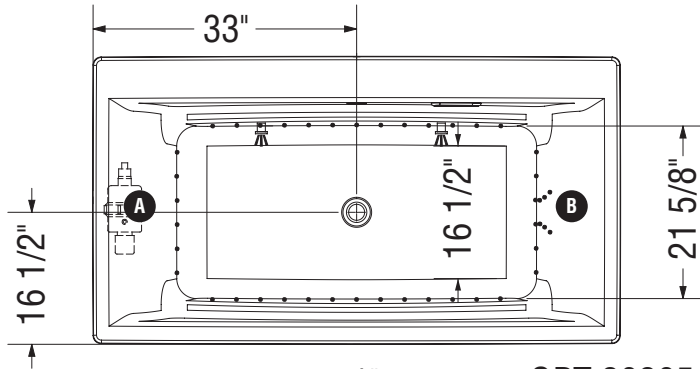

WHIRLPOOL SYSTEM

AIR SYSTEM

OPT 20205 LITE DECK 3/8"

A : Specify blower and/or pump location when ordering

- (▲) : Indicates whirlpool jets positioning
- (△) : Indicates suction positioning
- (●) : Indicates Aerofeel airjets positioning
- (⚡) : Indicates chromatherapy light positioning

All dimensions are approximate. Structure measurements must be verified against the unit to ensure proper fit.