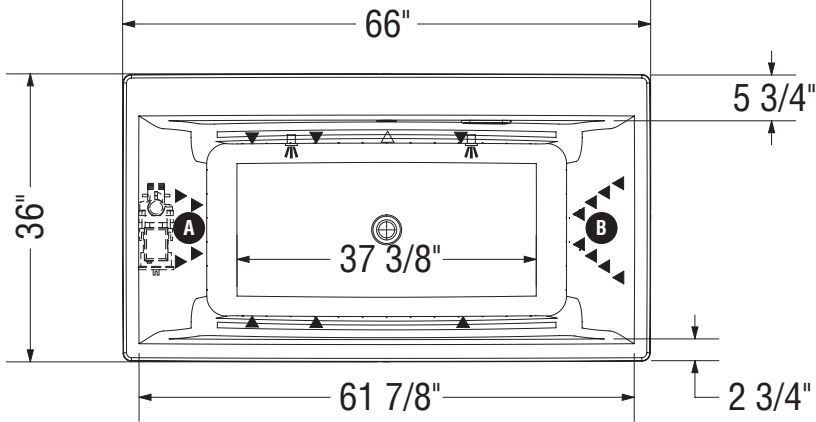

WHIRLPOOL SYSTEM

AIR SYSTEM

OPT 20205 LITE DECK 3/8"

A : Specify blower and/or pump location when ordering

- (▲) : Indicates whirlpool jets positioning
- (△) : Indicates suction positioning
- (●) : Indicates Aerofeel airjets positioning
- (⚡) : Indicates chromatherapy light positioning

All dimensions are approximate. Structure measurements must be verified against the unit to ensure proper fit.