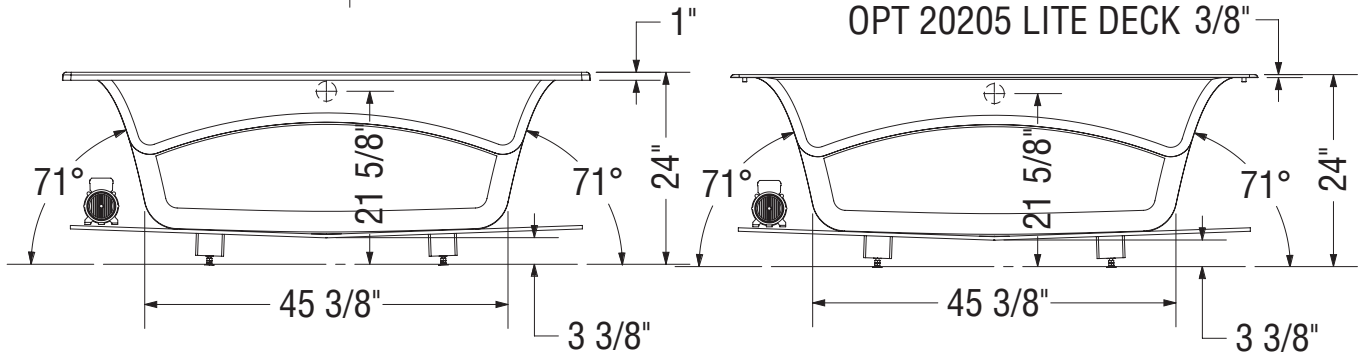

WHIRLPOOL SYSTEM

AIR SYSTEM

OPT 20205 LITE DECK 3/8"

A : Specify blower and/or pump location when ordering

- (▲) : Indicates whirlpool jets positioning
- (△) : Indicates suction positioning
- (●) : Indicates Aerofeel airjets positioning
- (⚡) : Indicates chromatherapy light positioning

All dimensions are approximate. Structure measurements must be verified against the unit to ensure proper fit.