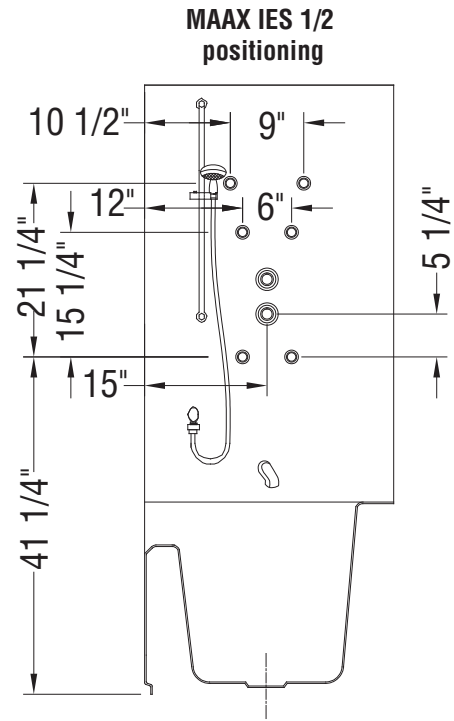

# WHIRLPOOL SYSTEM

( ▲ ): Indicates whirlpool jets positioning

( △ ): Indicates backjets positioning

( ♪ ): Indicates chromatherapy light positioning

Bathtub base includes anti-vibration Neutra-Phone leg supports (not shown).

**All dimensions are approximate. Structure measurements**

**must be verified against the unit to ensure proper fit.**