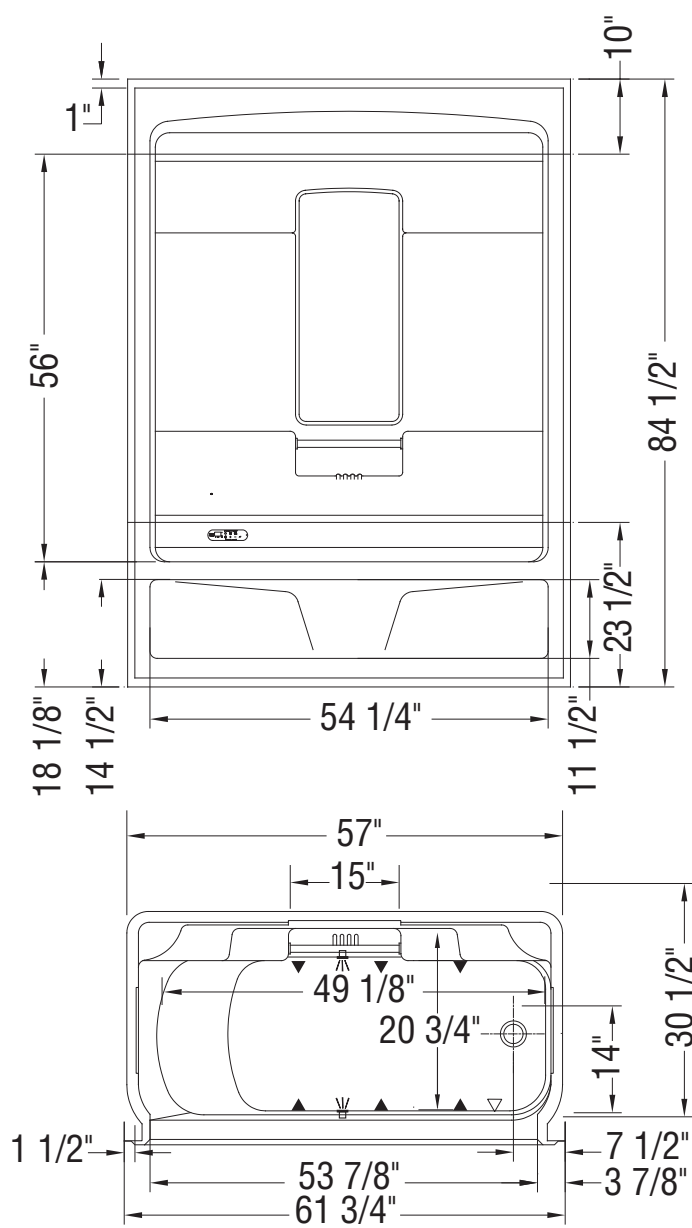

# WHIRLPOOL SYSTEM

( ▲ ): Indicates whirlpool jets positioning

( △ ): Indicates backjets positioning

( ♪ ): Indicates chromatherapy light positioning

Bathtub base includes anti-vibration Neutra-Phone leg supports (not shown).

**All dimensions are approximate. Structure measurements**

**must be verified against the unit to ensure proper fit.**