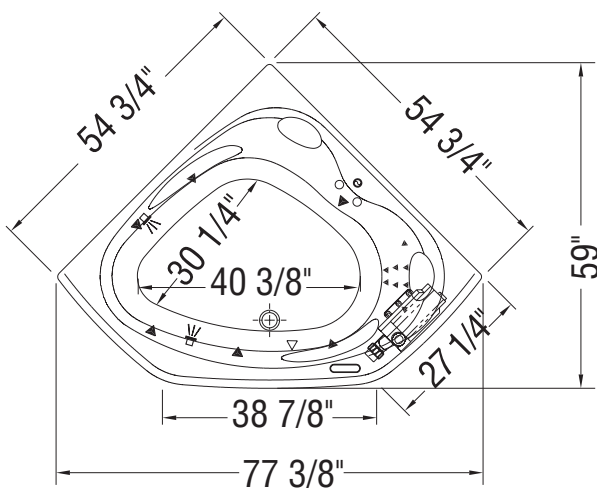

WHIRLPOOL SYSTEM

AIR SYSTEM

( ▲ ): Indicates whirlpool jets positioning  
 ( △ ): Indicates suction positioning  
 ( ● ): Indicates airjets positioning  
 ( ☼ ): Indicates chromatherapy light positioning  
 Bathtub base includes anti-vibration Neutra-Phone leg supports (not shown).  
**All dimensions are approximate. Structure measurements must be verified against the unit to ensure proper fit.**