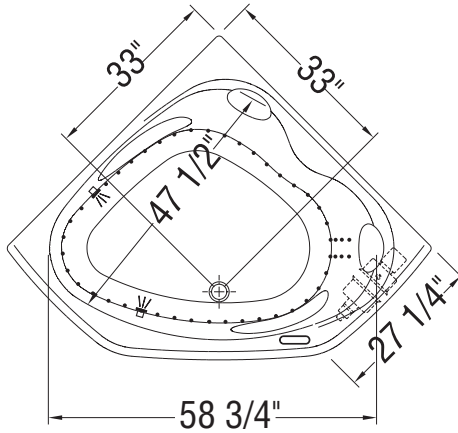

WHIRLPOOL SYSTEM

AIR SYSTEM

( ▲ ): Indicates whirlpool jets positioning  
 ( △ ): Indicates suction positioning  
 ( ● ): Indicates airjets positioning  
 ( ☼ ): Indicates chromatherapy light positioning  
 Bathtub base includes anti-vibration Neutra-Phone leg supports (not shown).  
**All dimensions are approximate. Structure measurements must be verified against the unit to ensure proper fit.**