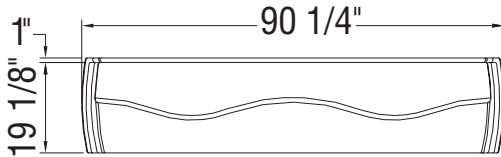

WHIRLPOOL SYSTEM

AIR SYSTEM

( ▲ ): Indicates whirlpool jets positioning  
 ( △ ): Indicates suction positioning  
 ( ● ): Indicates airjets positioning  
 ( ☼ ): Indicates chromatherapy light positioning  
 Bathtub base includes anti-vibration Neutra-Phone leg supports (not shown).  
**All dimensions are approximate. Structure measurements must be verified against the unit to ensure proper fit.**