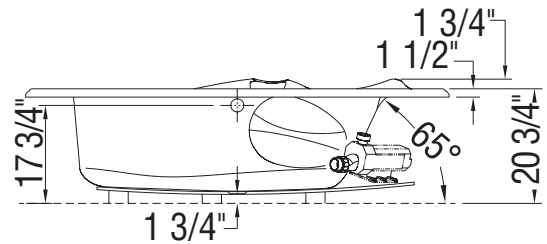

WHIRLPOOL SYSTEM

AIR SYSTEM

( ▲ ): Indicates whirlpool jets positioning  
 ( △ ): Indicates suction positioning  
 ( ● ): Indicates airjets positioning  
 ( ☼ ): Indicates chromatherapy light positioning  
 Bathtub base includes anti-vibration Neutra-Phone leg supports (not shown).  
**All dimensions are approximate. Structure measurements must be verified against the unit to ensure proper fit.**