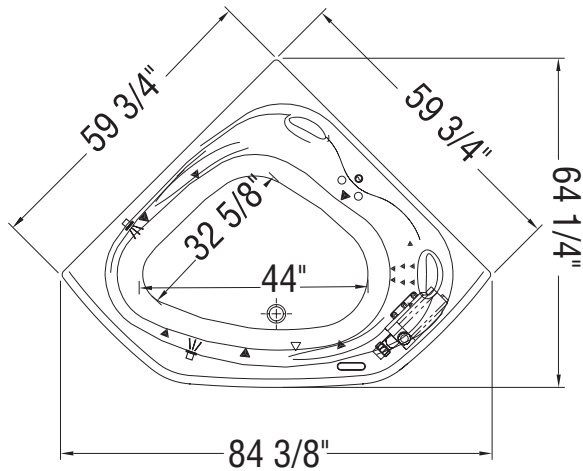

WHIRLPOOL SYSTEM

AIR SYSTEM

- ( ▲ ): Indicates whirlpool jets positioning
- ( △ ): Indicates suction positioning
- ( ● ): Indicates airjets positioning
- ( ✎ ): Indicates chromatherapy light positioning

Bathtub base includes anti-vibration Neutra-Phone leg supports (not shown).

**All dimensions are approximate. Structure measurements must be verified against the unit to ensure proper fit.**