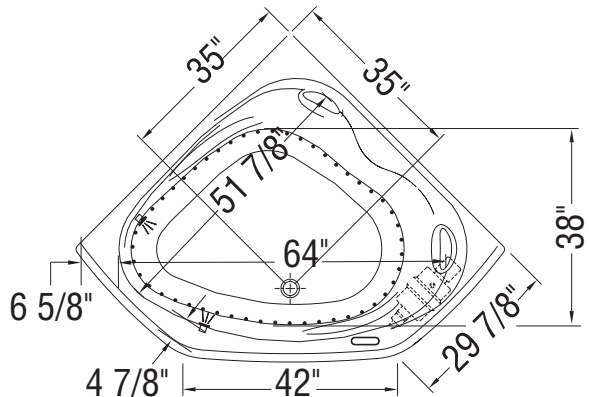

WHIRLPOOL SYSTEM

AIR SYSTEM

- ( ▲ ): Indicates whirlpool jets positioning
- ( △ ): Indicates suction positioning
- ( ● ): Indicates airjets positioning
- ( ✎ ): Indicates chromatherapy light positioning

Bathtub base includes anti-vibration Neutra-Phone leg supports (not shown).

**All dimensions are approximate. Structure measurements must be verified against the unit to ensure proper fit.**