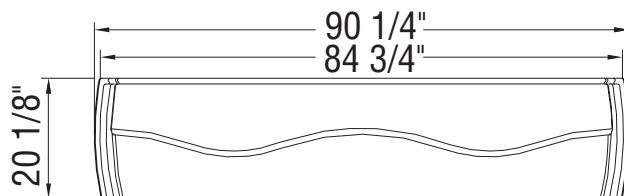

WHIRLPOOL SYSTEM

AIR SYSTEM

- ( ▲ ): Indicates whirlpool jets positioning
- ( △ ): Indicates suction positioning
- ( ● ): Indicates airjets positioning
- ( ✎ ): Indicates chromatherapy light positioning

Bathtub base includes anti-vibration Neutra-Phone leg supports (not shown).

**All dimensions are approximate. Structure measurements must be verified against the unit to ensure proper fit.**