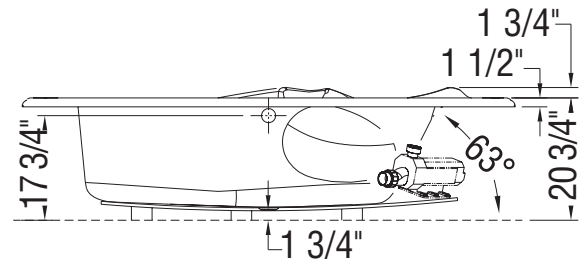

WHIRLPOOL SYSTEM

AIR SYSTEM

- ( ▲ ): Indicates whirlpool jets positioning
- ( △ ): Indicates suction positioning
- ( ● ): Indicates airjets positioning
- ( ✎ ): Indicates chromatherapy light positioning

Bathtub base includes anti-vibration Neutra-Phone leg supports (not shown).

**All dimensions are approximate. Structure measurements must be verified against the unit to ensure proper fit.**