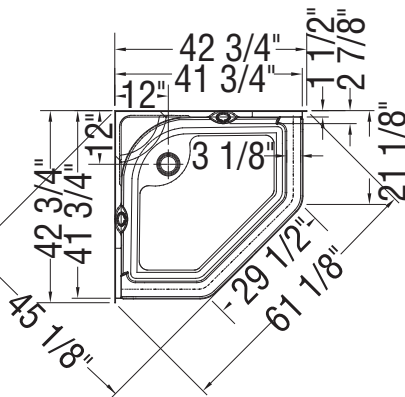

With footrest

MAAX IES 1/2 positioning

With seat

MAAX IES 1/2 positioning

All dimensions are approximate. Structure measurements must be verified against the unit to ensure proper fit.