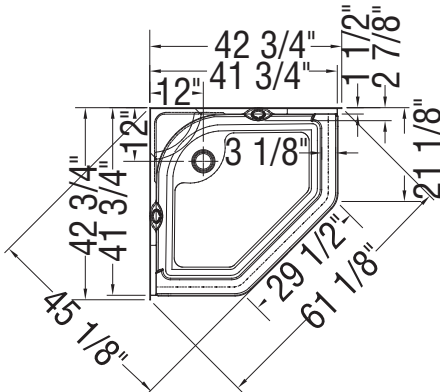

With footrest

MAAX IES 1/2 positioning

With seat

MAAX IES 1/2 positioning

All dimensions are approximate. Structure measurements must be verified against the unit to ensure proper fit.