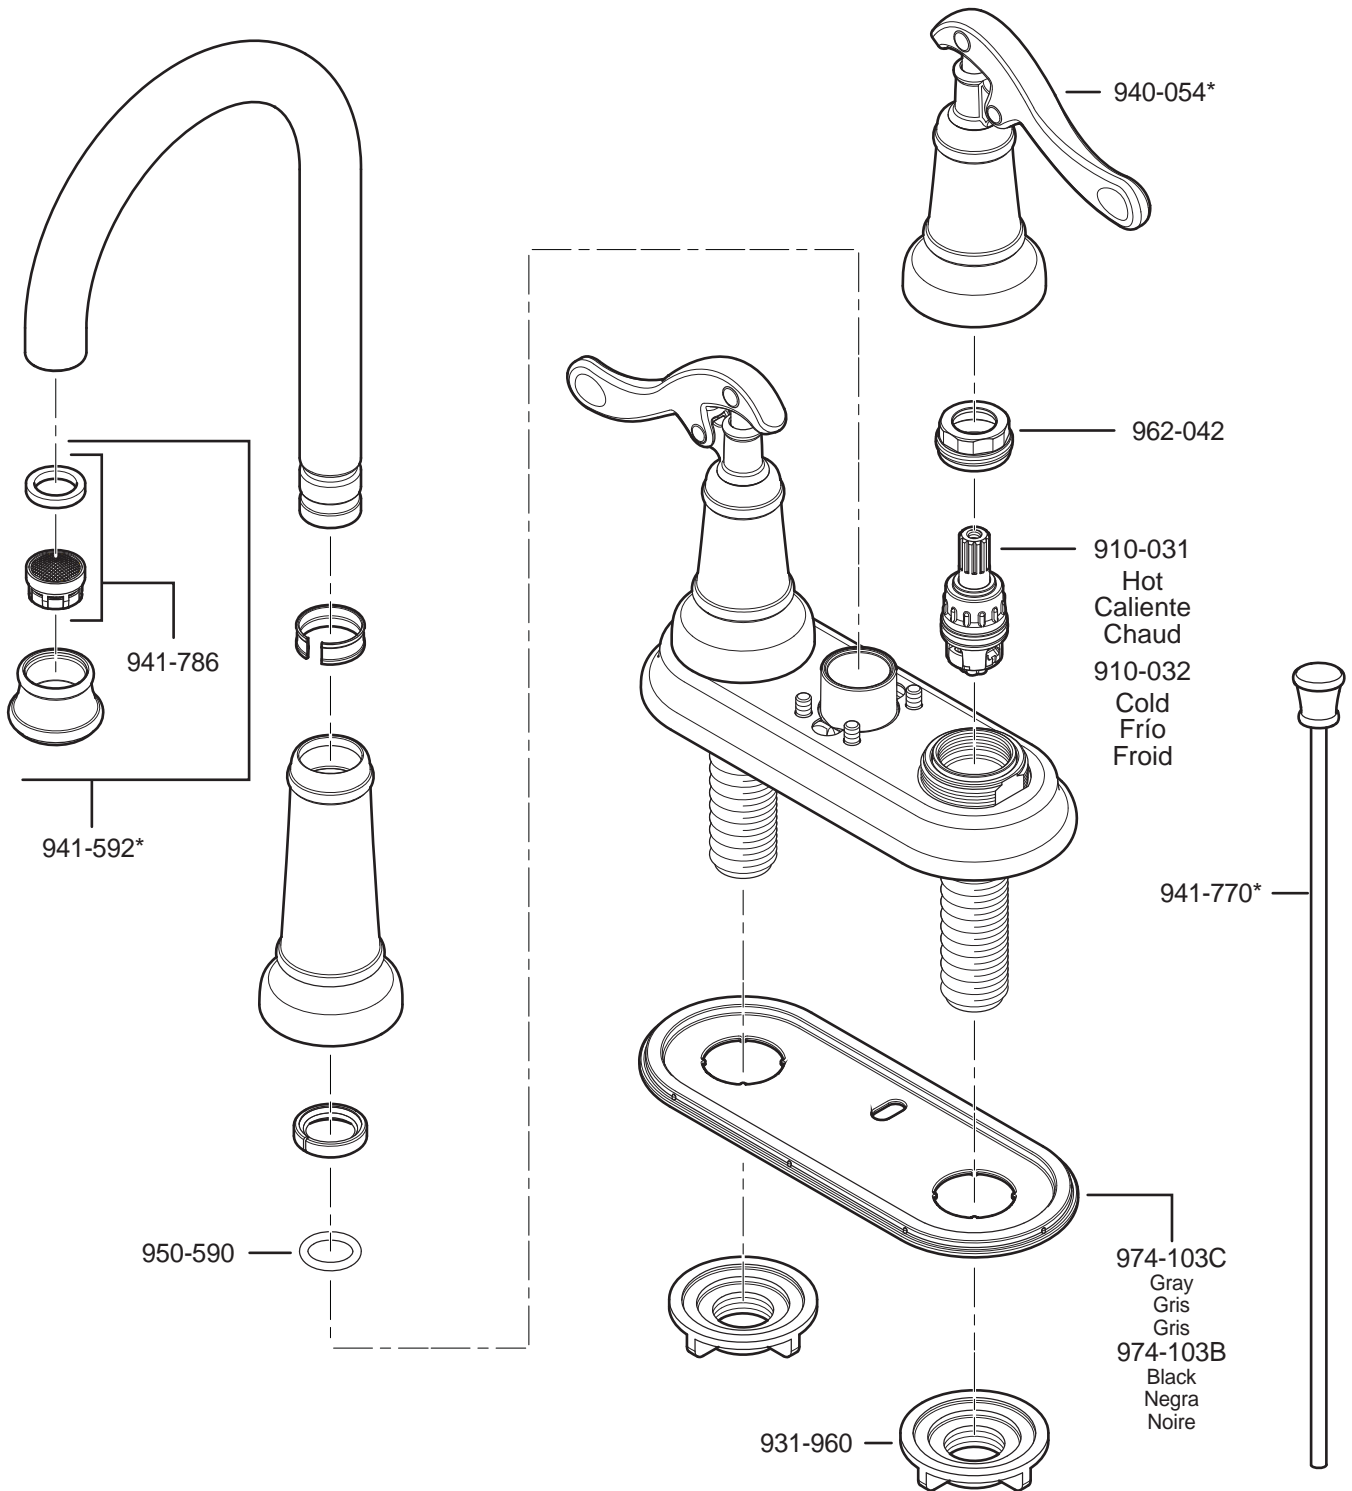

PARTS EXPLOSION

43 Series Ashfield™ Collection 4" Centerset Lavatory Faucet

FINISHES * Indicates Finish

A Polished Chrome	L Satin Stainless	T Biscuit
B Black	M Almond	U Rustic Bronze
D PVD Polished Nickel	N Antique Bronze	V PVD Polished Brass
E Rustic Pewter	P Polished Brass	W White
J PVD Brushed Nickel	Q Satin Brass	Y Tuscan Bronze
G Velvet Aged Bronze	R Copper	Z Oil-Rubbed Bronze
K Satin Nickel	S Stainless Steel	