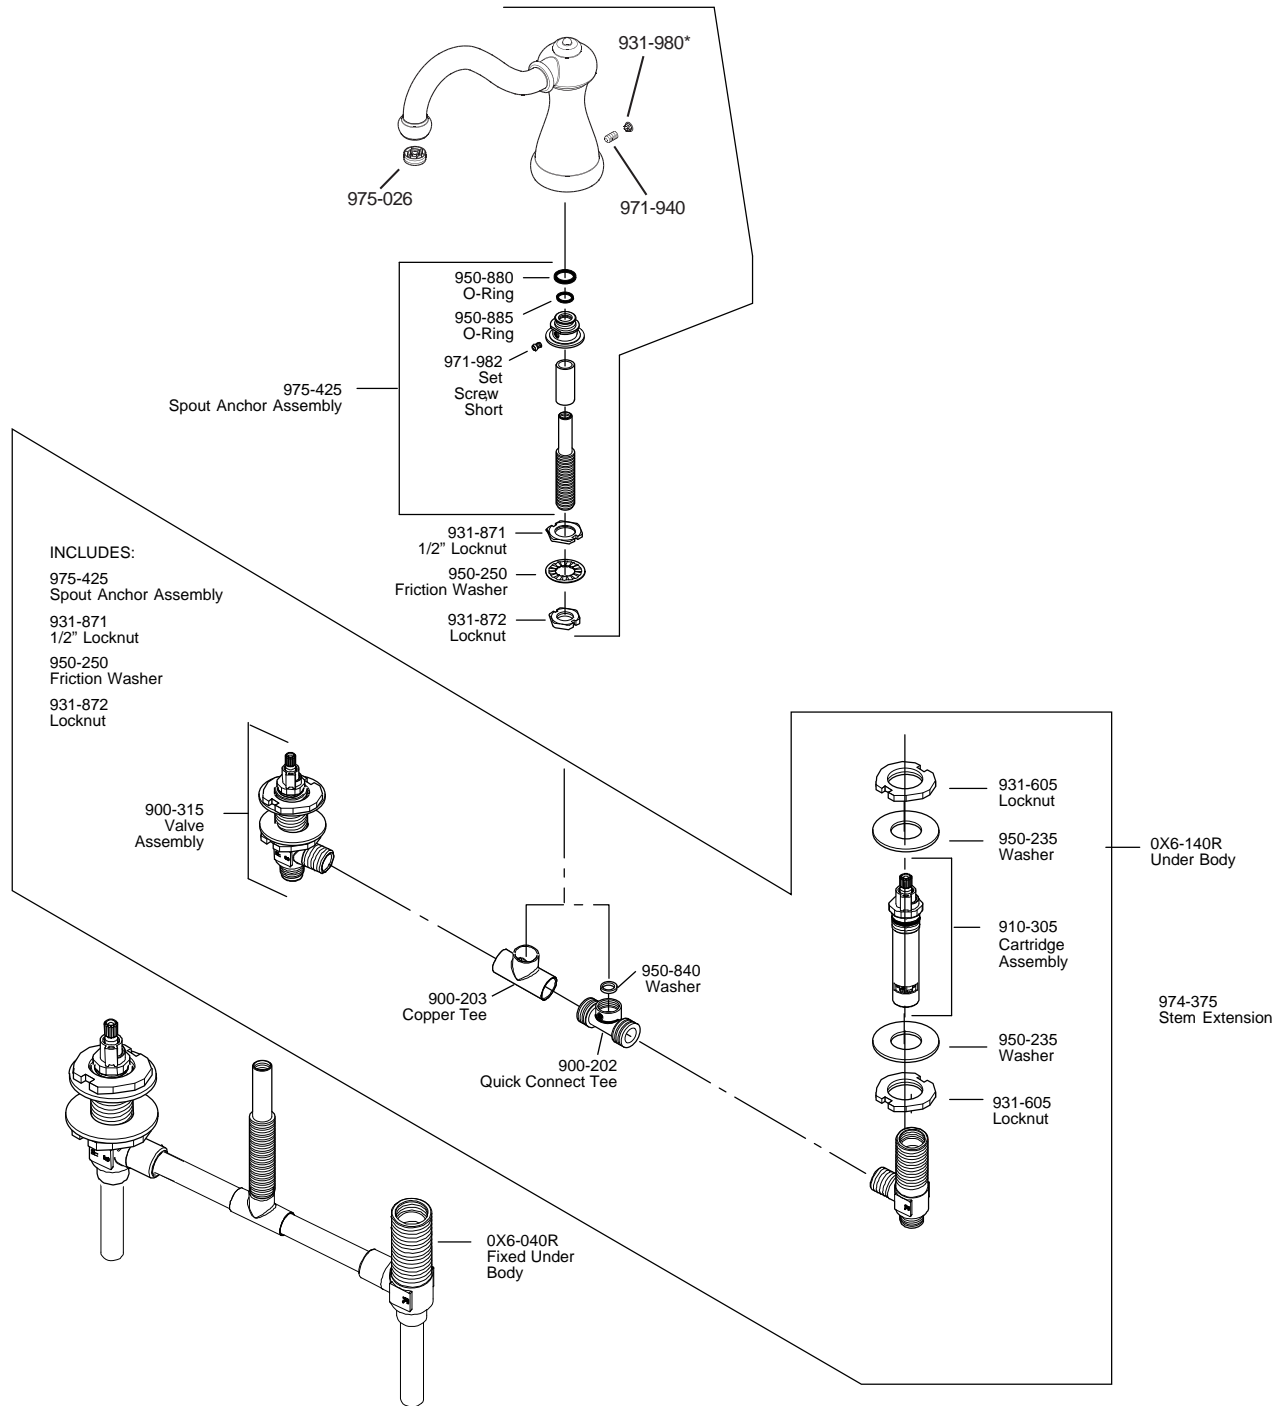

PARTS EXPLOSION

RT6 Series Marielle™ Spout

INCLUDES:
 975-425 Spout Anchor Assembly
 931-871 1/2" Locknut
 950-250 Friction Washer
 931-872 Locknut

BODIES AND HHL HUB AND HANDLE TRIM KITS SUPPLIED SEPARATELY